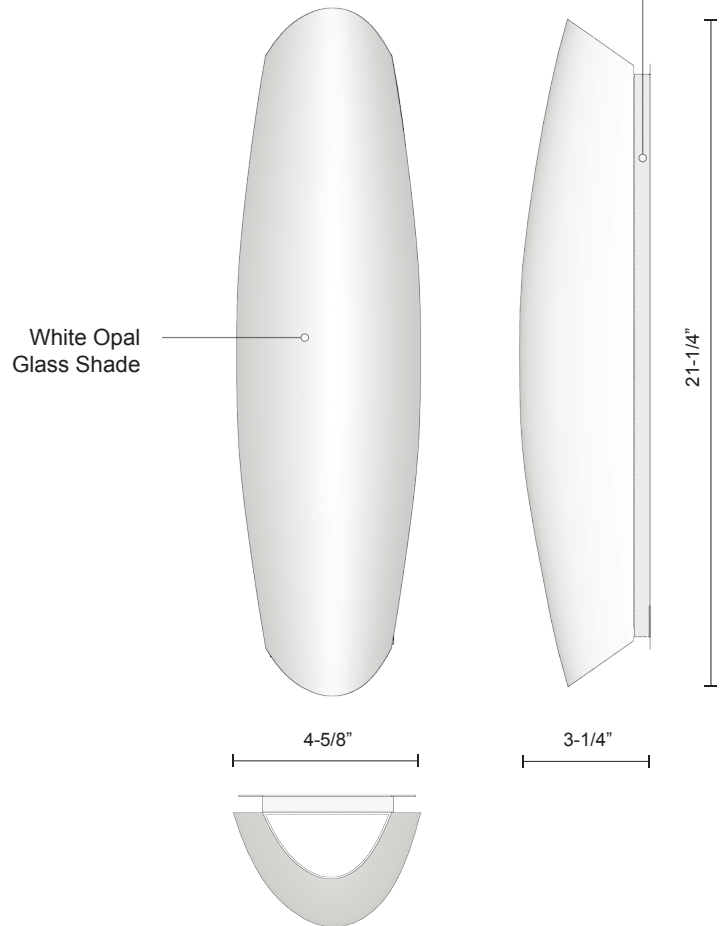

WS6122

SPECIFICATION SHEET

PROJECT		
DATE		TYPE

Sophisticated LED technology meets indoor wall sconce

- White opal glass shade with brushed nickel or chrome details
- Can be mounted horizontal or vertical
- Dimmable with ELV dimmer (Not included)
- 120V

Color Temp 3000K
CRI (Ra) >80
Dimming 100% - 10%
Rated Life 50,000 hours

Voltage	Watt	LED Lumens	Delivered Lumens	Finish(es)
120V	20W	1600	924	BN - Brushed Nickel
120V	20W	1600	896	CH - Chrome

Metal Finish
BN- Brushed Nickel
CH - Chrome